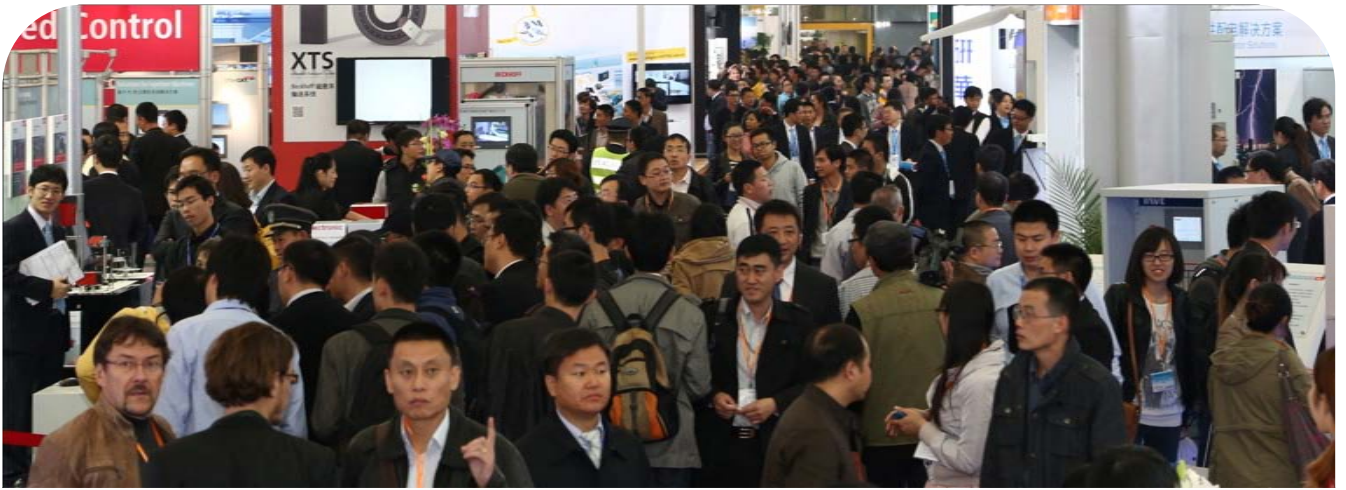

+ 观众所在机构类型 Institution type of the visitors