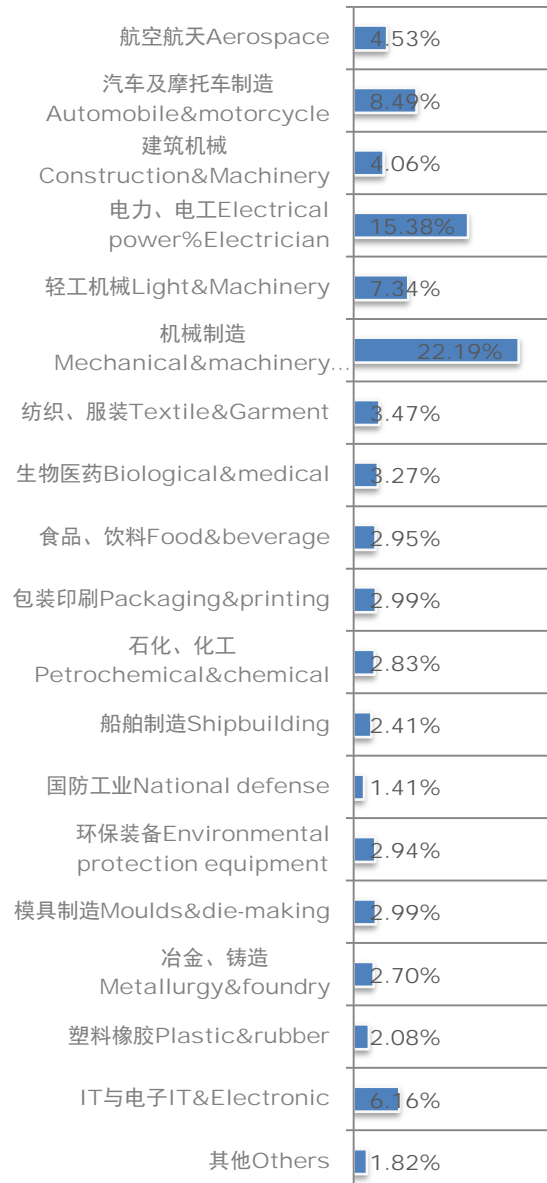

展商来自 11 ↑ 国家和地区

Exhibitors from 22 countries
and regions

展商信息

Exhibitors' Profile

+ 部分参展企业 Part of Exhibitors

工业机器人展展商/Robotics Show Exhibitors

+ 2012 年展商满意度调查 Exhibitor Satisfaction

认为本次参展效果好或者非常好
Concluded the exhibition result from good To excellent

认为本次展会观众质量好或非常好
Concluded the quality of the visitors from good to excellent

会继续参加 2013 年工业自动化展
Would participate IAS 2013

观众分析

Visitor's Profile

105,696 人次专业观众来自中国境内 31 个省、市、自治区和境外 82 个国家和地区。

105,696 attendees are from 82 countries and regions. Domestic visitors are from 31 districts.

+ 专业观众业务领域分析 Visitors deal with the branches of industry

+ 观众满意度调查 Visitors satisfaction

- 26.8% 很好 excellent
- 64.5% 好 good
- 8.7% 一般 ordinary

+ 观众所在机构类型 Institution type of the visitors

+ 观众职位分类 Visitors job functions