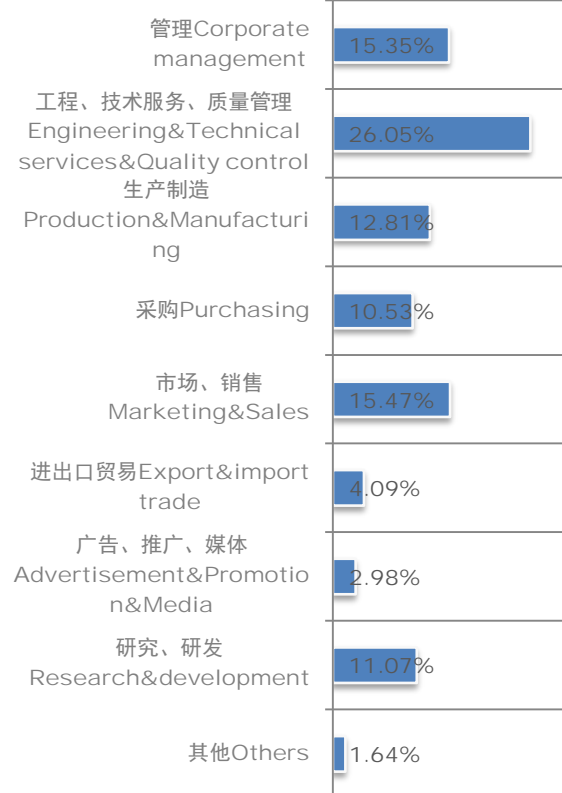

展商来自 11 ↑ 国家和地区

Exhibitors from 22 countries
and regions

展商信息

Exhibitors' Profile

+ 部分参展企业 Part of Exhibitors

工业机器人展展商/Robotics Show Exhibitors

+ 2012 年展商满意度调查 Exhibitor Satisfaction

认为本次参展效果好或者非常好
Concluded the exhibition result from good To excellent

认为本次展会观众质量好或非常好
Concluded the quality of the visitors from good to excellent

会继续参加 2013 年工业自动化展
Would participate IAS 2013

观众分析

Visitor's Profile

105,696 人次专业观众来自中国境内 31 个省、市、自治区和境外 82 个国家和地区。

105,696 attendees are from 82 countries and regions. Domestic visitors are from 31 districts.

+ 专业观众业务领域分析 Visitors deal with the branches of industry

+ 观众满意度调查 Visitors satisfaction

- 26.8% 很好 excellent
- 64.5% 好 good
- 8.7% 一般 ordinary

+ 观众所在机构类型 Institution type of the visitors

+ 观众职位分类 Visitors job functions

+ 观众决策力分析 Roles of the visitors in making purchasing decisions

精彩同期活动，尽享丰富资源

Wonderful conferences supplied rich information

+ 2012 中国工业机器人高峰论坛

China Industrial Robotics Summit 2012

主办单位： 中国国际工业博览会组委会
Organizer: Organizing Committee of CIIF
支持单位： 上海市经济和信息化委员会
Support: Shanghai Municipal Commission of Economy and Information
承办单位： 上海东浩国际服务贸易（集团）有限公司
Management: Shanghai East Best International(Group)Co.,Ltd.
协办单位： 上海市机器人产业园
Co-organizer: Shanghai Industrial Park of Robotics