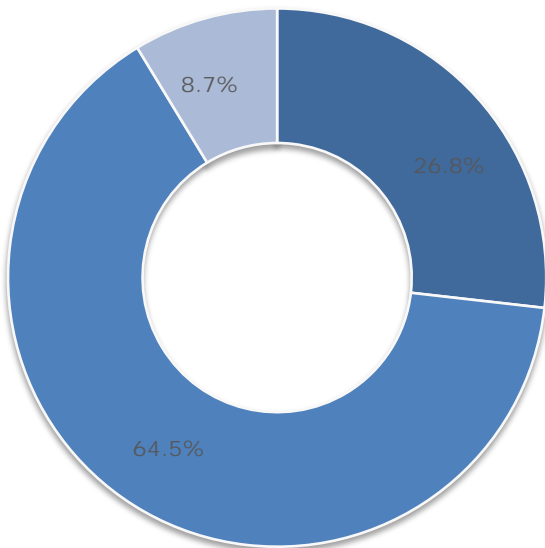

+ 观众满意度调查 Visitors satisfaction

- 26.8% 很好 excellent
- 64.5% 好 good
- 8.7% 一般 ordinary