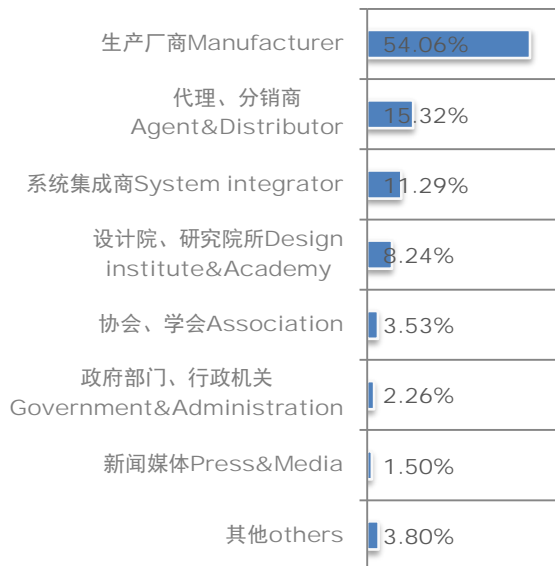

展商来自 11 ↑ 国家和地区

Exhibitors from 22 countries
and regions

展商信息

Exhibitors' Profile

+ 部分参展企业 Part of Exhibitors

工业机器人展展商/Robotics Show Exhibitors

+ 2012 年展商满意度调查 Exhibitor Satisfaction

认为本次参展效果好或者非常好
Concluded the exhibition result from good To excellent

认为本次展会观众质量好或非常好
Concluded the quality of the visitors from good to excellent

会继续参加 2013 年工业自动化展
Would participate IAS 2013

观众分析

Visitor's Profile

105,696 人次专业观众来自中国境内 31 个省、市、自治区和境外 82 个国家和地区。

105,696 attendees are from 82 countries and regions. Domestic visitors are from 31 districts.

+ 专业观众业务领域分析 Visitors deal with the branches of industry

+ 观众满意度调查 Visitors satisfaction

- 26.8% 很好 excellent
- 64.5% 好 good
- 8.7% 一般 ordinary

+ 观众所在机构类型 Institution type of the visitors

+ 观众职位分类 Visitors job functions

+ 观众决策力分析 Roles of the visitors in making purchasing decisions

精彩同期活动，尽享丰富资源

Wonderful conferences supplied rich information

+ 2012 中国工业机器人高峰论坛

China Industrial Robotics Summit 2012

主办单位： 中国国际工业博览会组委会
Organizer: Organizing Committee of CIIF
支持单位： 上海市经济和信息化委员会
Support: Shanghai Municipal Commission of Economy and Information
承办单位： 上海东浩国际服务贸易（集团）有限公司
Management: Shanghai East Best International(Group)Co.,Ltd.
协办单位： 上海市机器人产业园
Co-organizer: Shanghai Industrial Park of Robotics