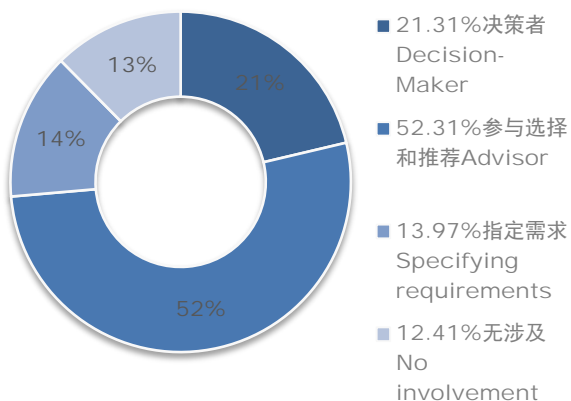

认为本次展会观众质量好或非常好
Concluded the quality of the visitors from good to excellent

会继续参加 2013 年工业自动化展
Would participate IAS 2013

观众分析

Visitor's Profile

105,696 人次专业观众来自中国境内 31 个省、市、自治区和境外 82 个国家和地区。

105,696 attendees are from 82 countries and regions. Domestic visitors are from 31 districts.

+ 专业观众业务领域分析 Visitors deal with the branches of industry

+ 观众满意度调查 Visitors satisfaction

- 26.8% 很好 excellent
- 64.5% 好 good
- 8.7% 一般 ordinary

+ 观众所在机构类型 Institution type of the visitors

+ 观众职位分类 Visitors job functions

+ 观众决策力分析 Roles of the visitors in making purchasing decisions

精彩同期活动，尽享丰富资源

Wonderful conferences supplied rich information

+ 2012 中国工业机器人高峰论坛

China Industrial Robotics Summit 2012

主办单位： 中国国际工业博览会组委会
Organizer: Organizing Committee of CIIF
支持单位： 上海市经济和信息化委员会
Support: Shanghai Municipal Commission of Economy and Information
承办单位： 上海东浩国际服务贸易（集团）有限公司
Management: Shanghai East Best International(Group)Co.,Ltd.
协办单位： 上海市机器人产业园
Co-organizer: Shanghai Industrial Park of Robotics